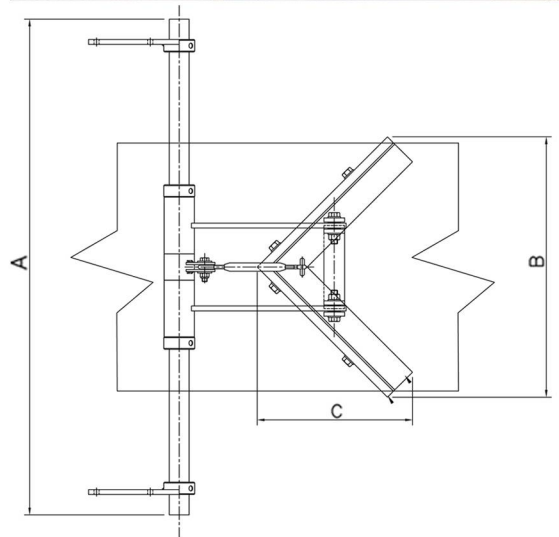

DYNA-TRAC VB PLOWS

VB Plow is an effective cleaner used to remove fugitive material which may have fallen onto the return side of the belt. This material can be the cause of damage to conveyor components including tail pulleys, pulley lagging, belting, and carry idlers. In particular, larger lumps may puncture the belt or cause damage to the belt carcass. Fitted with highly wear resistant long life blades, VB Plow cleans the bottom cover of the belt without damaging the belt surface. Belt vibration is eliminated due to constant contact from the plow blades.

Design Features

- Fitted with highly wear resistant polyurethane long life blades.
- Unique angled design removes fugitive material to both sides of the belt.
- Self-adjusting mechanism eliminates the need for calibration for the full life of the blades.
- Turn buckle enables fine tuning of the plow angle and eliminates vibration.
- Blade built in two sections, allowing easy replacement.
- Can be easily installed in almost any location. Safety chain to protect tail pulley.

Optional Equipment

- Standard Finish - Zinc Plated, or Stainless Steel option.

VB-Plow Specifications

Belt Width	450	500	600	650	750	800	900	1000	1050	1100	1200	1350	1400	1500	1600	1700	1800	2000	2100	2200	
Dyna-Trac Standard Light Duty VB-Plow P/N	06-13-0450	06-13-0500	06-13-0600	06-13-0650	06-13-0750	06-13-0800	06-13-0900	06-13-1000	06-13-1050	06-13-1100	06-13-1200	06-13-1350	06-13-1400	06-13-1500	06-13-1600	06-13-1700	06-13-1800	06-13-2000	06-13-2100	06-13-2200	
Dimension A	1000		1200				1500				1800				2200		2600				
Dimension B	500	550	640	690	790	840	940	1040	1090	1140	1240	1390	1440	1540	1638	1742	1842	2038	2142	2242	
Dimension C	296	323	367	367	367	447	447	447	591	601	601	751	751	816	875	875	967	1065	1077	1167	